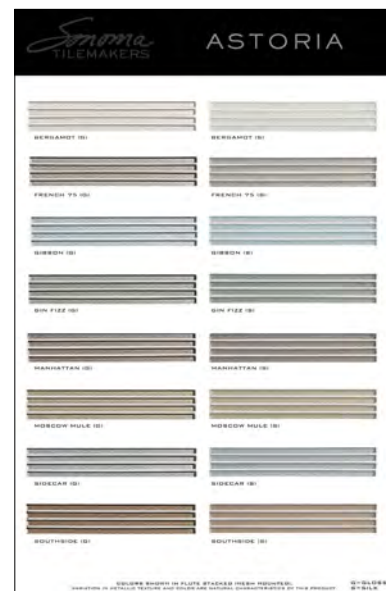

FLUTE COLOR PALETTE
ASPBFLCP

Shown in gloss and silk
Bergamot, French 75, Gibson, Gin
Fizz, Manhattan, Moscow Mule,
Sidecar, Southside