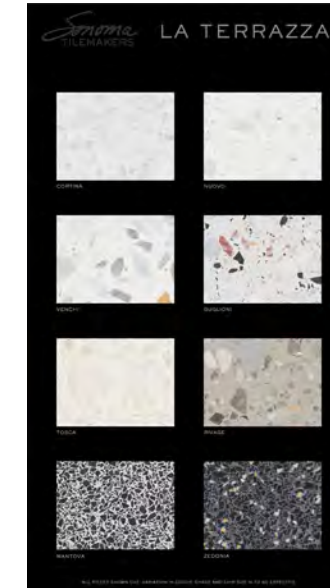

ZEDONIA
LTSBZDA
6x16/Zedonia
Gable/Fringe

ZEDONIA NIGHT FEVER
LTSBZDN
6x16/Zedonia
Billboard/Night Fever

COLOR PALLET
LTPBCP
Shown cut
Cortina, Nuovo, Venchi, Buglioni,
Tosca, Rivage, Mantova, Zedonia

SHAPES BOARD
LTPBCP
Shown cut in 6x16
Available in all colors