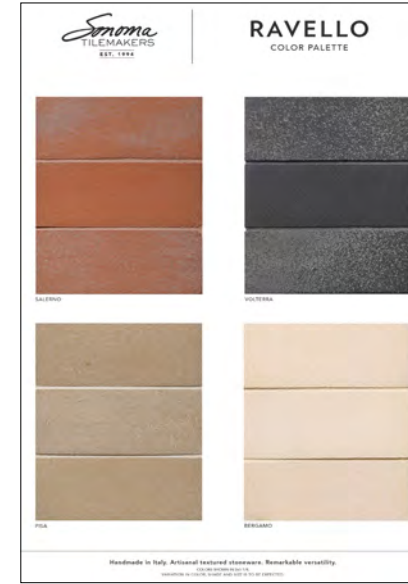

COLOR PALETTE
RVPBCP
Shown 2x5 1/4 in each color
Salerno, Volterra, Pisa, Bergamo