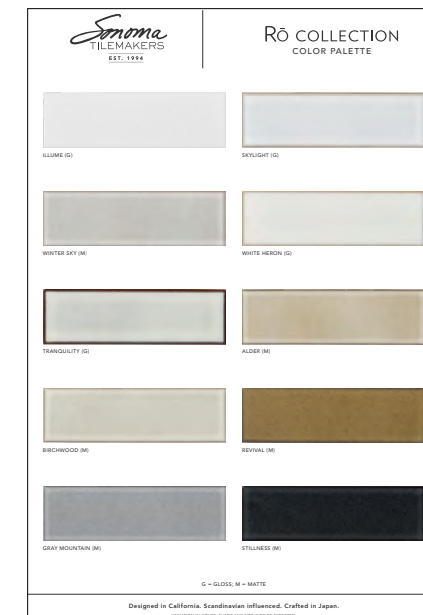

COLOR PALETTE

ROPBCP

Shown in 2x6

Illume, Skylight, Winter Sky, White Heron, Tranquility, Alder, Birchwood, Revival, Gray Mountain, Stillness