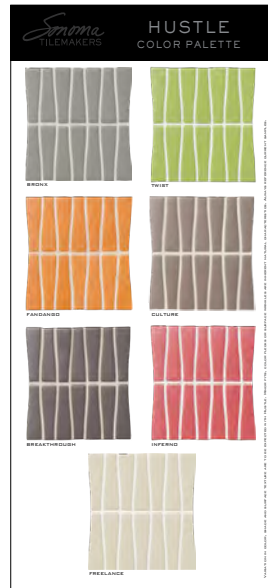

COLOR PALETTE BRONX
HSPBCPBRX

Shown in Shimmie

Bronx, Twist, Fandango, Culture, Breakthrough, Inferno, Freelance