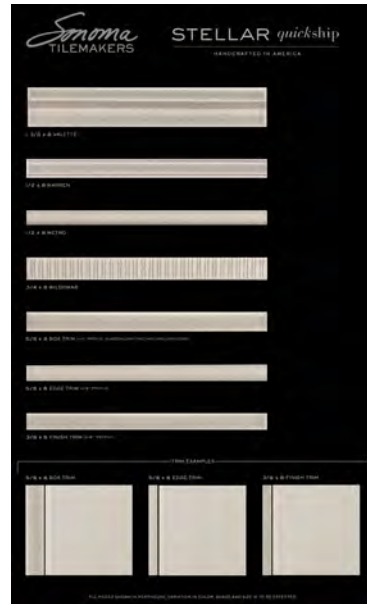

STRINGER BOARDS

Shows Complete Color Palette in Each Decorative Field

DECORATIVE FIELD

SQPBDP

Shown in Penthouse

Trestle, Delancey, Campton

LINERS & TRIM

SQPBMO