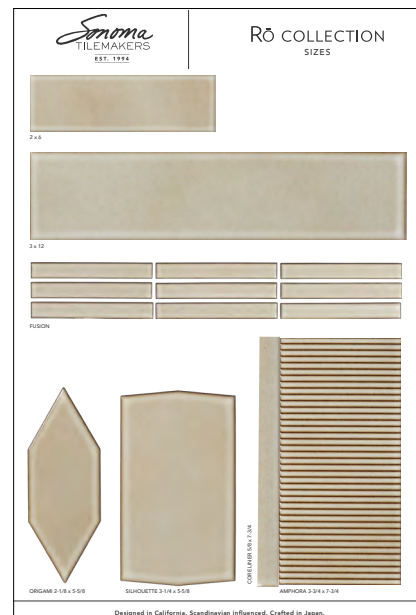

SHAPES

ROPBSHP

Shown in Alder

2x6, 3x12, Fusion, Origami, Silhouette, Core Liner Trim, Amphora