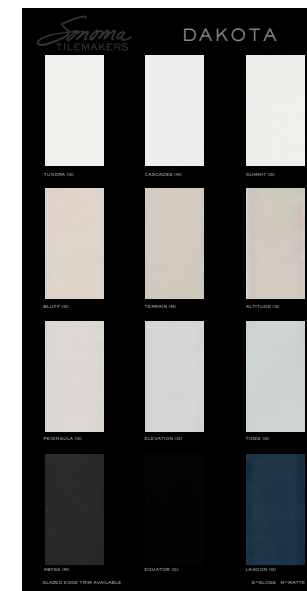

FIELD TILE
DKPBCP
Shown in cut 2x8 ½
Tundra, Cascades, Summit, Bluff, Terrain, Altitude,
Peninsula, Elevation, Tides, Abbys, Equator, Lagoon

- TABLE OF CONTENTS
- PREMIER EUPHORIA
- PREMIER STELLAR
- PREMIER STELLAR QUICKSHIP
- ASTORIA
- DAKOTA
- HUSTLE
- LA TERRAZZA
- MIRAZUR
- PURE
- RAVELLO
- Rō
- SONOMA STONE
- TABOO
- VIHARA