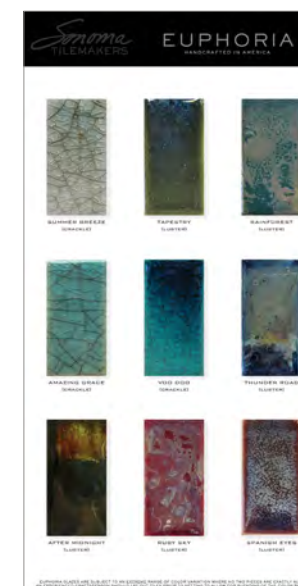

COLOR PALETTE

EUPBCSUB

Shown in 2x4

Summer Breeze, Tapestry, Rainforest, Amazing Grace, Voo Doo, Thunder Road, After Midnight, Ruby Sky, Spanish Eyes