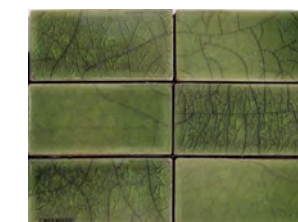

FIELD

EUPB44

Shown in Summer Breeze
4x4, 2x4, 3x6, 2x8 & 3x9

SHAPES

EUPBFSK

Shown in Summer Breeze

Vino, eHEX, Arabesque, Mystic, Flask

VARIATION BOARDS

Euphoria Variation Boards can be purchased individually or as a set in all 18 Euphoria colors

TABLE OF CONTENTS

PREMIER EUPHORIA

PREMIER STELLAR

PREMIER STELLAR QUICKSHIP

ASTORIA

DAKOTA

HUSTLE