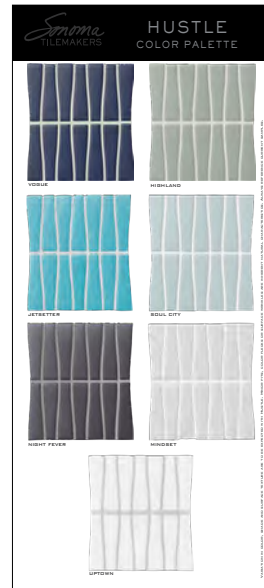

COLOR PALETTE BRONX
HSPBCPBRX

Shown in Shimmie

Bronx, Twist, Fandango, Culture, Breakthrough, Inferno, Freelance

COLOR PALETTE VOGUE
HSPBCPVOG

Shown in Shimmie

Vogue, Highland, Jetsetter, Soul City, Night Fever, Mindset, Uptown