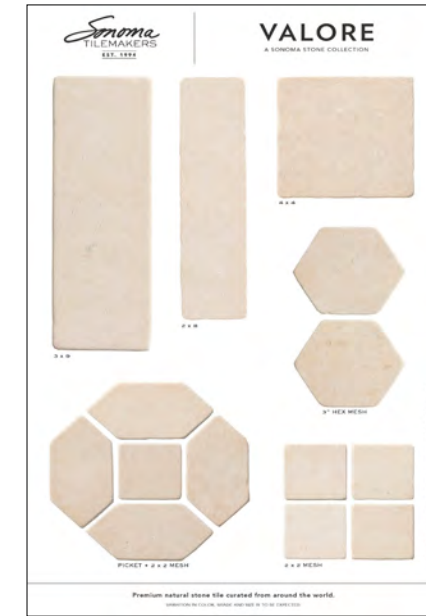

PLUME 3" HEX
PLM/NSSBHEX
\$30

PLUME PICKET+2X2
PLM/NSSBPIC
\$30

PLUME 2X8
PLM/NSSB28

PLUME 3X9
PLM/NSSB39

PLUME 4X4
PLM/NSSB44

BODRUM COLOR PALETTE
NSPBVLBCP

Shown in Bodrum
3x9, 2x8, 4x4, 3"Hex, Picket+2x2, 2x2 Mesh