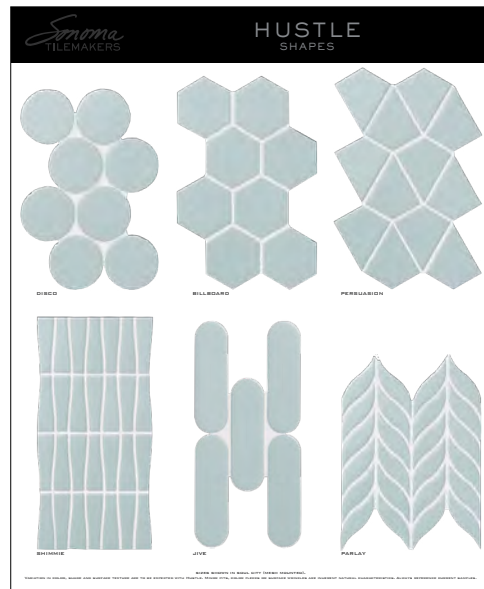

COLOR PALETTE BRONX
HSPBCPBRX

Shown in Shimmie

Bronx, Twist, Fandango, Culture, Breakthrough, Inferno, Freelance

COLOR PALETTE VOGUE
HSPBCPVOG

Shown in Shimmie

Vogue, Highland, Jetsetter, Soul City, Night Fever, Mindset, Uptown