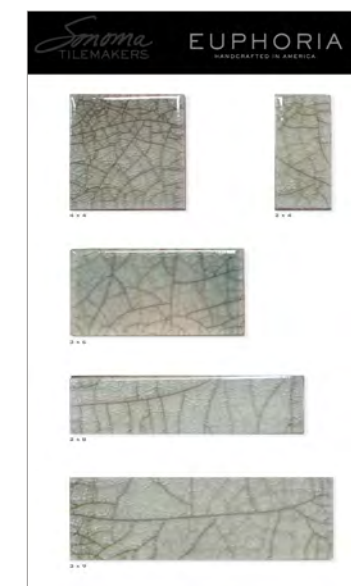

EUPBCPLN

Shown in 2x4

Cloud Nine, Tres Chic, Yellow Submarine, Mellow Yellow, Autumn Leaves, Creekside, Margaritaville, Parrot Cay, Reggae Dancing

COLOR PALETTE

EUPBCSUB

Shown in 2x4

Summer Breeze, Tapestry, Rainforest, Amazing Grace, Voo Doo, Thunder Road, After Midnight, Ruby Sky, Spanish Eyes