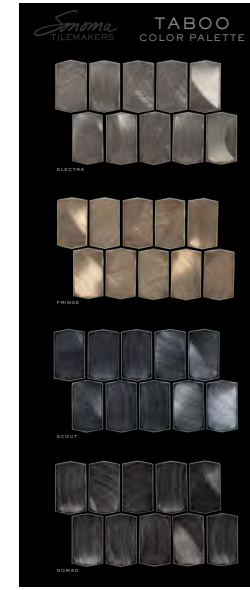

CONCEPT BOARDS
All Concept Boards are nominal 12 x 20

SCOUT
TBSBCO
Gable/Scout

GABLE
TBSBGAB
Gable/Fringe
6x12/Bergamot Gloss

ETHOS
TBSBETH
Ethos/Electra, Nomad

COLOR PALETTE
TBPBCP
Shown in Ethos
Electra, Fringe, Nomad, Scout

1x4
VHSB14
3x6/Matte White (Pure)
1x4/Bodhi Silk

BASHO
VHSBBAS
3x6/Jute
Stick Liner/Yosemite
eHEX/Basho Silk

HATHA
SILK VHSBHAS
Swish/Hatha Silk
6x12/Bergamot Silk

KIRI
VHSBKIR
eHEX/Kiri Iridescent
Stick Liner/Muir Woods
3x12/Quadrata