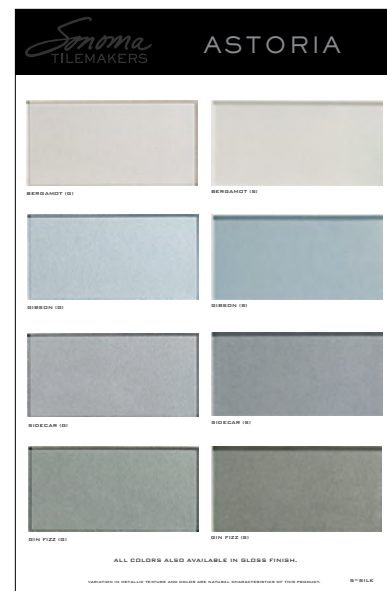

HIGHBALL
ASHB

TUMBLER
ASTM

Available in all colors and finishes

BERGAMOT
BER/AS4PB

FRENCH 75
FCH/AS4PB

GIBSON
GBN/AS4PB

SIDECAR
SID/AS4PB

COLOR PALETTE BERGAMOT
ASBPCPBER