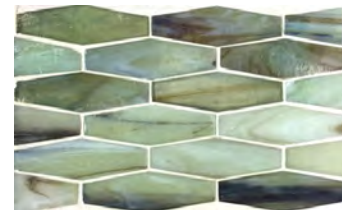

JADE

All Variation Boards Shown in Karuna — 1/2 Iridescent and 1/2 Silk
All Shapes Available in All Colors

TABLE OF CONTENTS

PREMIER EUPHORIA

PREMIER STELLAR

PREMIER STELLAR QUICKSHIP

ASTORIA

DAKOTA

HUSTLE

LA TERRAZZA

MIRAZUR

PURE

RAVELLO

R6 SONOMA STONE

TABOO

VIHARA