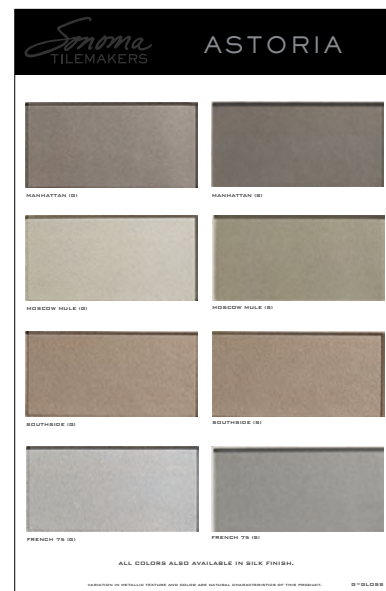

COLOR PALETTE MANHATTAN
ASBPCPMAN

Shown in gloss and silk
Manhattan, Moscow Mule, Southside,
French 75