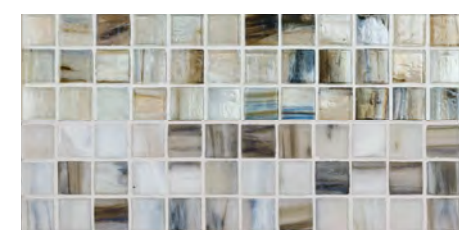

1x1

All Variation Boards Shown in Karuna — 1/2 Iridescent and 1/2 Silk
All Shapes Available in All Colors

TABLE OF CONTENTS

PREMIER EUPHORIA

PREMIER STELLAR

PREMIER STELLAR QUICKSHIP

ASTORIA

DAKOTA

HUSTLE

LA TERRAZZA

MIRAZUR

PURE

RAVELLO

R6 SONOMA STONE

TABOO

VIHARA