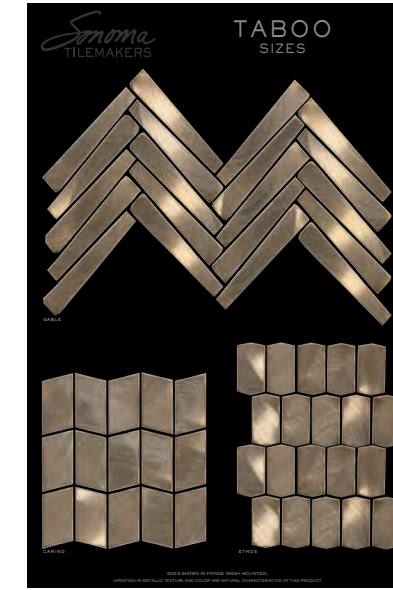

CONCEPT BOARDS
All Concept Boards are nominal 12 x 20

SCOUT
TBSBCO
Gable/Scout

GABLE
TBSBGAB
Gable/Fringe
6x12/Bergamot Gloss

ETHOS
TBSBETH
Ethos/Electra, Nomad

COLOR PALETTE
TBPBCP
Shown in Ethos
Electra, Fringe, Nomad, Scout