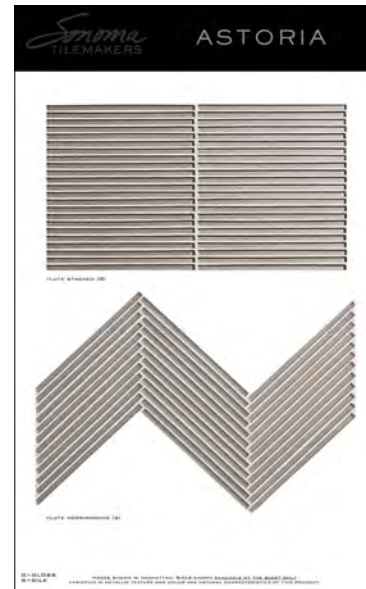

TABOO

VIHARA

FIELD TILE
ASPBFT

Shown in Manhattan gloss
3x6, 3x9, 6x12, Stir Stick

SHAPES
ASPBSP

Shown in Manhattan gloss
Highball, Tumbler

FLUTE SHAPES
ASPBFLSP

Shown in Manhattan gloss
Flute Stacked, Flute Herringbone