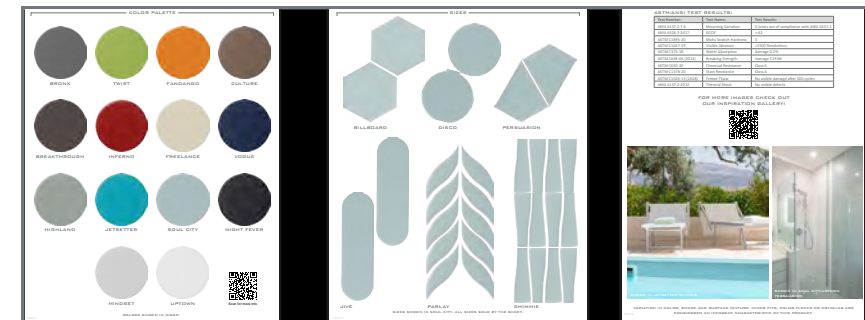

ARCH BINDERS

HUSTLE
BINDERHS3
Shown in Disco, Bronx, Twist, Fandango, Culture, Breakthrough, Inferno, Freelance, Vogue, Highland, Jetsetter, Soul City, Night Fever, Mindset, Uptown

Shown in Soul City
Billboard, Disco, Persuasion, Jive, Parlay, Shimmie