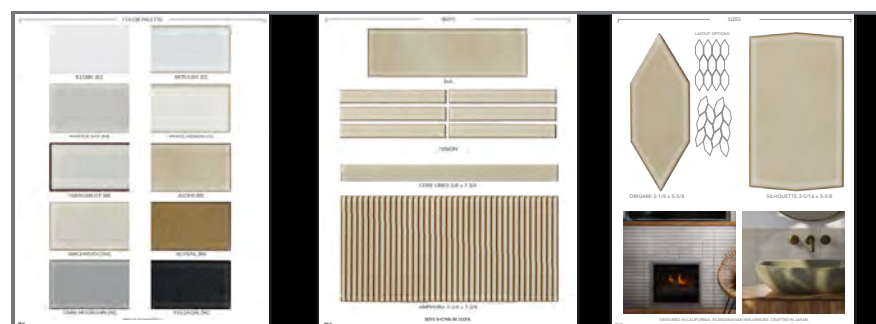

Rö
BINDERRO3

Shown in 2x6 cut
Illume, Skylight, Winter Sky, White Heron,
Tranquility, Alder, Birchwood, Revival,
Gray Mountain, Stillness

Shown in Alder
2x6, Fusion, Core Liner Trim, Amphora,
Origami, Silhouette