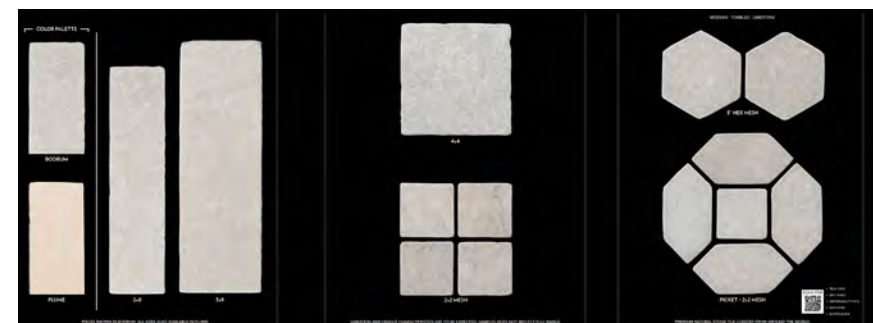

SONOMA STONE - VALORE
BINDERVL3

CP Shown in cut 2x8:
Plume, Bodrum

Shown in Bodrum
2x8, 3x6, 4x4, 2x2 Mesh, 3" Hex Mesh,
Picket+2x2 Mesh