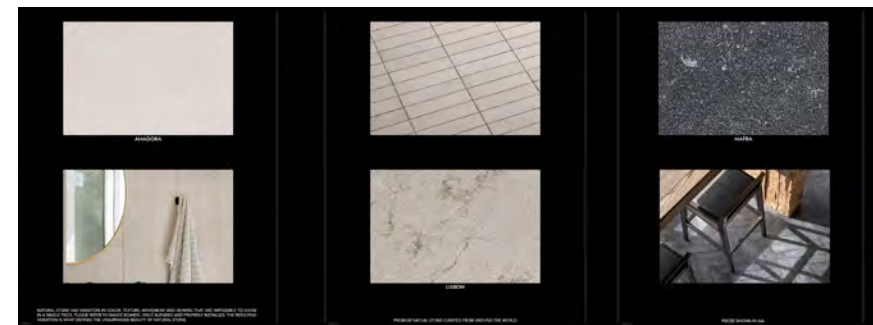

SONOMA STONE - SANTANA
BINDERSN3

Shown in 4x6
Amadora, Lisbon, Mafra