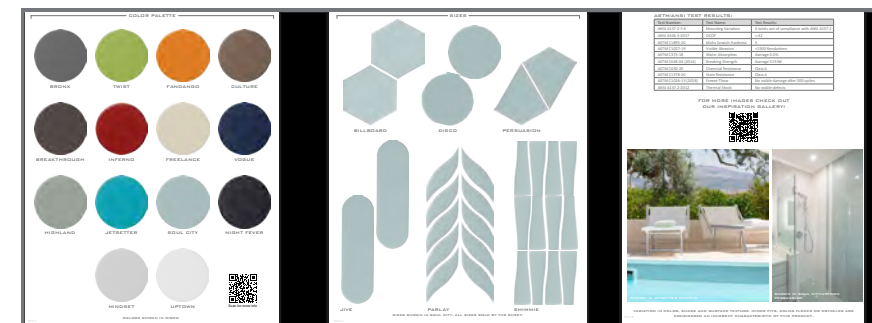

HUSTLE BINDERHS3

Shown in Disco

Bronx, Twist, Fandango, Culture, Breakthrough, Inferno, Freelance, Vogue, Highland, Jetsetter, Soul City, Night Fever, Mindset, Uptown

Shown in Soul City

Billboard, Disco, Persuasion, Jive, Parlay, Shimmie