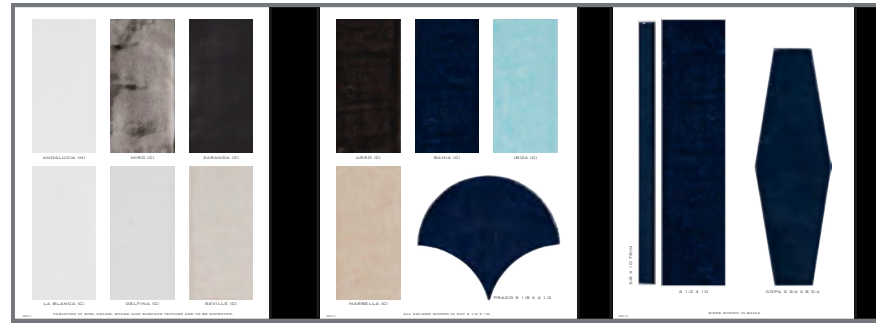

MIRAZUR
BINDERMZ3

Shown in 2½x10 cut
Andalucia, Miro, Zaranda, La Blanca, Delfina,
Seville, Urso, Bahia, Ibiza, Marbella

Shown in Bahia
Prado, Trim, 2½x10, Copa