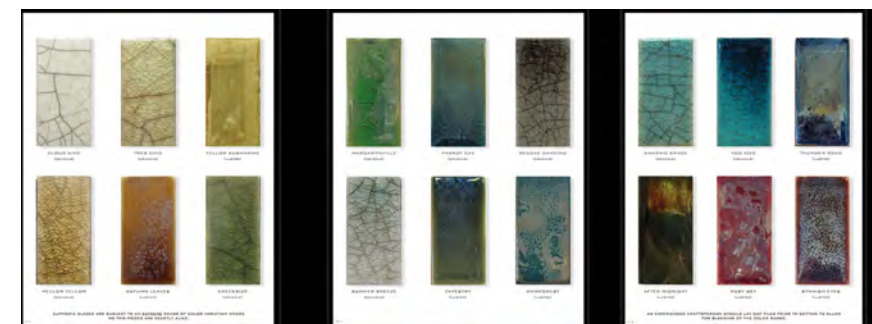

EUPHORIA BINDEREU3 (Premier Dealers Only)

Shown in 2x4

Cloud Nine, Tres Chic, Yellow Submarine, Mellow Yellow, Autumn Leaves, Creekside, Margaritaville, Parrot Cay, Reggae Dancing, Summer Breeze, Tapestry, Rainforest, Amazing Grace, Voo Doo, Thunder Road, After Midnight, Ruby Sky, Spanish Eyes