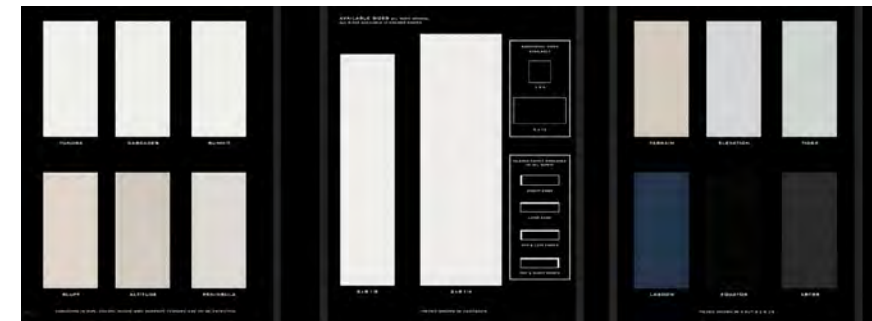

DAKOTA BINDERDK3

Shown in 2x8 1/2 cut

Tundra, Cascades, Summit, Bluff, Altitude, Peninsula, Terrain, Elevation, Tides, Lagoon, Equator, Abyss