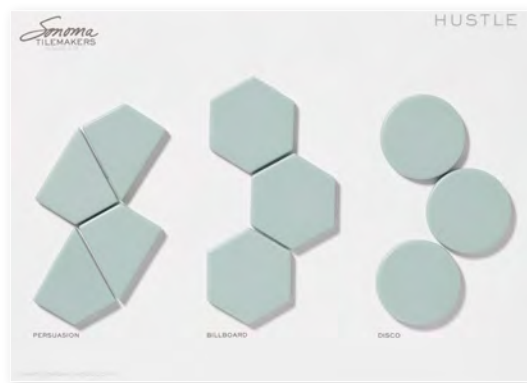

HUSTLE PERSUASION

HSSUMMARYPRS

Shown in Soul City

Persuasion, Billboard, Disco