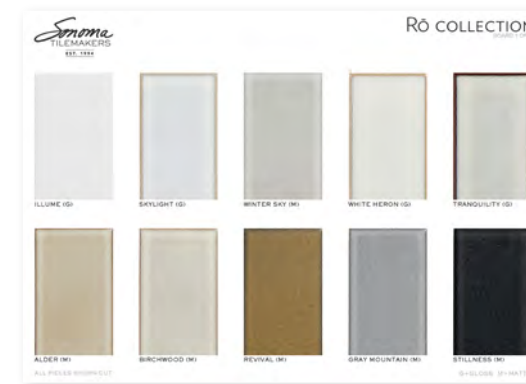

PRSUMMARYATL

Shown in Pure White

3x6, Atlas

PURE BOWIE

PRSUMMARYBOW

Shown in Half Moon Bay

Oxbow, Bowie

Rō COLOR PALETTE

ROSUMMARYCP

Shown in 2x6 cut

Illume, Skylight, Winter Sky, White Heron, Tranquility, Alder, Birchwood, Revival, Gray Mountain, Stillness

STELLAR quickship COLOR PALETTE

SQSUMMARYCP (Premier Dealers Only)

Shown in 3x6 cut