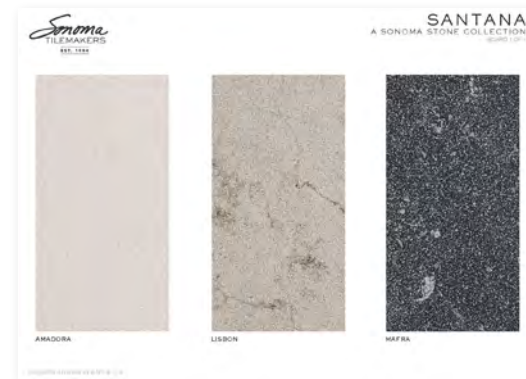

SONOMA STONE - SANTANA

SSSUMMARYSN

Shown in 3x12 cut
Amadora, Lisbon, Mafra