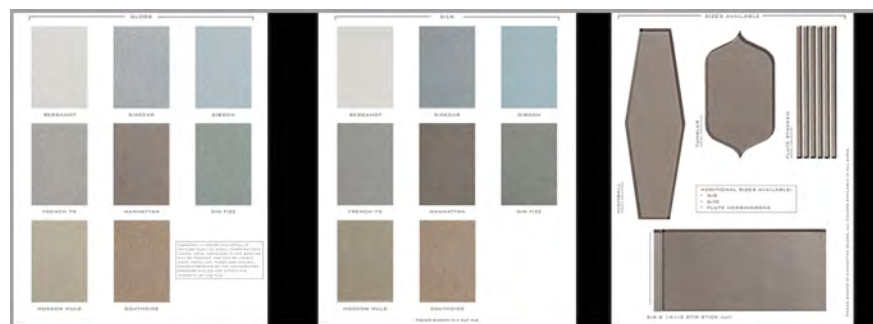

ASTORIA BINDERAS3

Shown in 3x6 cut, Gloss & Silk

Bergamot, Sidecar, Gibson, French 75, Manhattan, Gin Fizz, Moscow Mule, Southside

Shown in Manhattan Gloss

Highball, Tumbler, Flute Stacked, Stir Stick (cut), 3x6