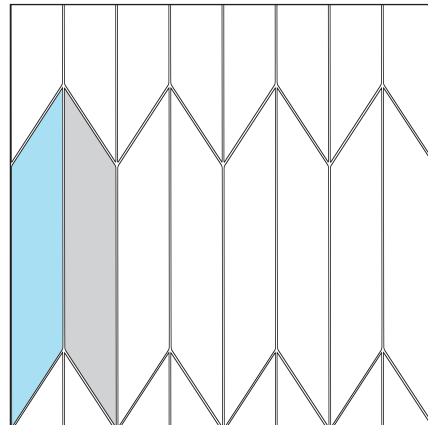

LAYOUT OPTIONS

CHEVY

STELLAR
HANDCRAFTED IN AMERICA

Chevy Left & Right
(13 pcs/Sq. Ft.)

Item Codes:

Piece:	Code:
Chevy Left	SACYL
Chevy Right	SACYR

*Available in all 108 colors

Layout 1:
50% Chevy Left
50% Chevy Right

Layout 2:
50% Chevy Left
50% Chevy Right

Layout 3:
50% Chevy Left
50% Chevy Right

Layout 4:
50% Chevy Left
50% Chevy Right

Layout 5:
50% Chevy Left
50% Chevy Right

Layout 6:
50% Chevy Left
50% Chevy Right