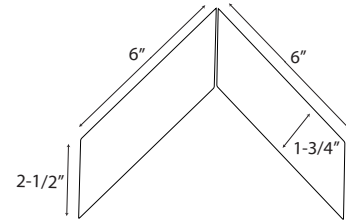

LAYOUT OPTIONS

CHEVY

STELLAR
HANDCRAFTED IN AMERICA

Chevy Left & Right
(13 pcs/Sq. Ft.)

Item Codes:

Piece:	Code:
Chevy Left	SACYL
Chevy Right	SACYR

*Available in all 108 colors

Layout 1:
50% Chevy Left
50% Chevy Right

Layout 2:
50% Chevy Left
50% Chevy Right

Layout 3:
50% Chevy Left
50% Chevy Right

Layout 4:
50% Chevy Left
50% Chevy Right

Layout 5:
50% Chevy Left
50% Chevy Right

Layout 6:
50% Chevy Left
50% Chevy Right