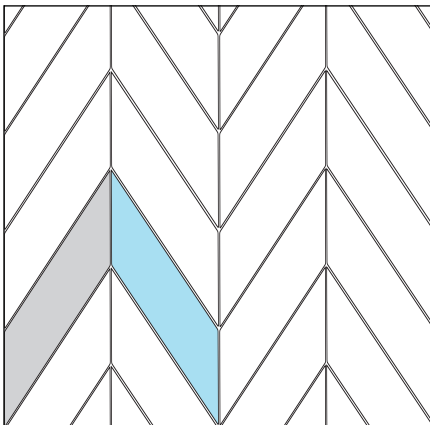

LAYOUT OPTIONS

CHEVY

STELLAR
HANDCRAFTED IN AMERICA

Chevy Left & Right
(13 pcs/Sq. Ft.)

Item Codes:

Piece:	Code:
Chevy Left	SACYL
Chevy Right	SACYR

*Available in all 108 colors

Layout 1:
50% Chevy Left
50% Chevy Right

Layout 2:
50% Chevy Left
50% Chevy Right

Layout 3:
50% Chevy Left
50% Chevy Right

Layout 4:
50% Chevy Left
50% Chevy Right

Layout 5:
50% Chevy Left
50% Chevy Right

Layout 6:
50% Chevy Left
50% Chevy Right