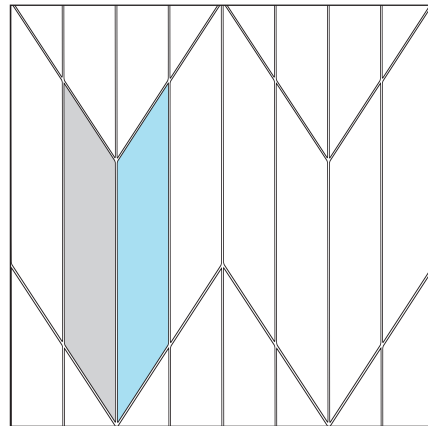

LAYOUT OPTIONS

CHEVY

STELLAR
HANDCRAFTED IN AMERICA

Chevy Left & Right
(13 pcs/Sq. Ft.)

Item Codes:

Piece:	Code:
Chevy Left	SACYL
Chevy Right	SACYR

*Available in all 108 colors

Layout 1:
50% Chevy Left
50% Chevy Right

Layout 2:
50% Chevy Left
50% Chevy Right

Layout 3:
50% Chevy Left
50% Chevy Right

Layout 4:
50% Chevy Left
50% Chevy Right

Layout 5:
50% Chevy Left
50% Chevy Right

Layout 6:
50% Chevy Left
50% Chevy Right