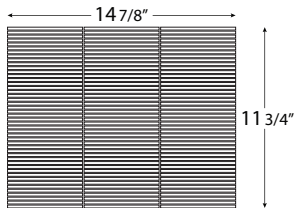

ASTORIA

sonomatilemakers.com

Sizes All field sizes 8mm thick (Flute 4mm)

3x6 (8 pcs/Sq. Ft.)

3x9 (5.5 pcs/Sq. Ft.)

6x12 (2 pcs/Sq. Ft.)

Stir Stick Trim 1/4 x 12

Flute Stacked 3/16 x 4 7/8
(1.21 Sq. Ft./ Sheet)
46 rows/sheet

Flute Herringbone 3/16 x 4 7/8
(.83 Sq. Ft./Sheet)
24 rows/sheet

Highball 6 7/8 x 2 1/4
(1.01 Sq. Ft./Sheet)

Tumbler 4 1/2 x 2 1/2
(1.03 Sq. Ft./Sheet)

Available mesh mounted only