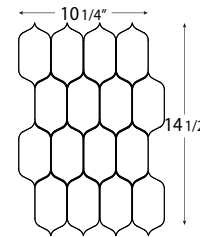

ASTORIA

sonomatilemakers.com

Sizes All field sizes 8mm thick (Flute 4mm)

3x6 (8 pcs/Sq. Ft.)

3x9 (5.5 pcs/Sq. Ft.)

6x12 (2 pcs/Sq. Ft.)

Stir Stick Trim 1/4 x 12

Flute Stacked 3/16 x 4 7/8
(1.21 Sq. Ft./ Sheet)
46 rows/sheet

Flute Herringbone 3/16 x 4 7/8
(.83 Sq. Ft./Sheet)
24 rows/sheet

Highball 6 7/8 x 2 1/4
(1.01 Sq. Ft./Sheet)

Tumbler 4 1/2 x 2 1/2
(1.03 Sq. Ft./Sheet)

Available mesh mounted only