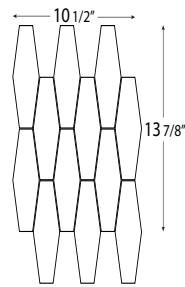

ASTORIA

sonomatilemakers.com

Sizes All field sizes 8mm thick (Flute 4mm)

3x6 (8 pcs/Sq. Ft.)

3x9 (5.5 pcs/Sq. Ft.)

6x12 (2 pcs/Sq. Ft.)

Stir Stick Trim 1/4 x 12

Flute Stacked 3/16 x 4 7/8
(1.21 Sq. Ft./ Sheet)
46 rows/sheet

Flute Herringbone 3/16 x 4 7/8
(.83 Sq. Ft./Sheet)
24 rows/sheet

Highball 6 7/8 x 2 1/4
(1.01 Sq. Ft./Sheet)

Tumbler 4 1/2 x 2 1/2
(1.03 Sq. Ft./Sheet)

Available mesh mounted only