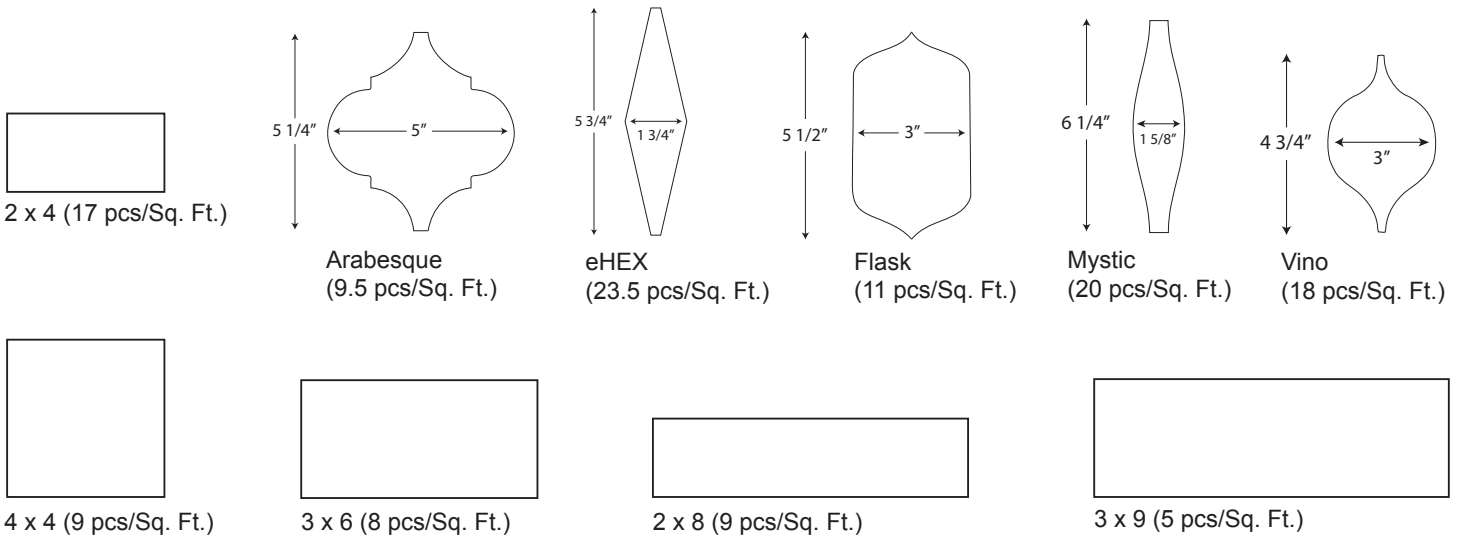

Field Sizes and Shapes Available | All sizes nominal

Bullnose available in select sizes.