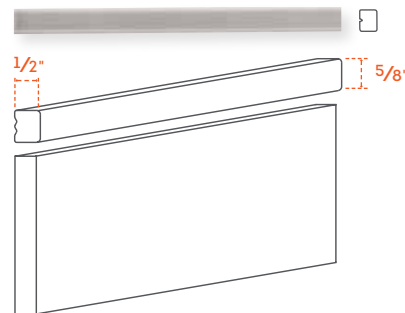

3/4x8
WILDOMAR

1 3/8x8
VALETTE

(FACING):
DELANCEY IN CLOUD DANCER
CREDIT: IMD TILE, DESIGN BY: DEBRA HUDACEK

1 8" FINISH TRIM
SQUARE EDGE
3/8" PROFILE

2 8" EDGE TRIM
ROUND EDGE
3/8" PROFILE

3 8" BOX TRIM
SQUARE EDGE
1/2" PROFILE
GLAZED ON LONG EDGE AND FACE