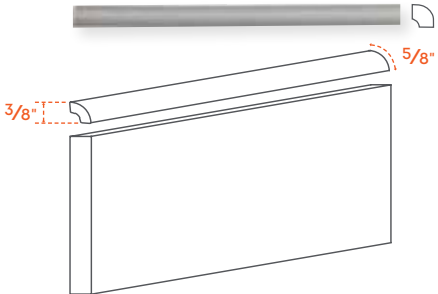

3/4x8
WILDOMAR

1 3/8x8
VALETTE

(FACING):
DELANCEY IN CLOUD DANCER
CREDIT: IMD TILE, DESIGN BY: DEBRA HUDACEK

1 8" FINISH TRIM
SQUARE EDGE
3/8" PROFILE

2 8" EDGE TRIM
ROUND EDGE
3/8" PROFILE

3 8" BOX TRIM
SQUARE EDGE
1/2" PROFILE
GLAZED ON LONG EDGE AND FACE