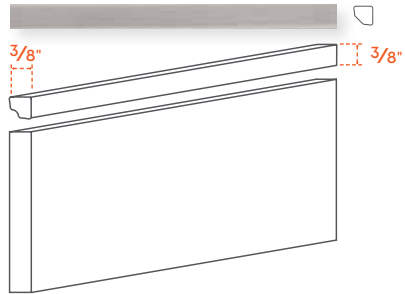

3/4x8
WILDOMAR

1 3/8x8
VALETTE

(FACING):
DELANCEY IN CLOUD DANCER
CREDIT: IMD TILE, DESIGN BY: DEBRA HUDACEK

1 8" FINISH TRIM
SQUARE EDGE
3/8" PROFILE

2 8" EDGE TRIM
ROUND EDGE
3/8" PROFILE

3 8" BOX TRIM
SQUARE EDGE
1/2" PROFILE
GLAZED ON LONG EDGE AND FACE

4 BULLNOSE

SQUARE EDGE	BULLNOSE LONG EDGE	BULLNOSE SHORT EDGE
3x6	●	●
3x9	●	●
6x12	●	●

3x9 AND 8" FINISH TRIM IN BLANCO

FOLLOW US ON INSTAGRAM
@SONOMATILEMAKERS

(FACING):
(CLOCKWISE) 3x9 IN PENTHOUSE, CREDIT: YOUNG BROTHERS,
MARISSA ADLER DESIGN, ISAAC HARPER PHOTOGRAPHY
DELANCEY IN DAYDREAM &
CAMPTON IN MIST